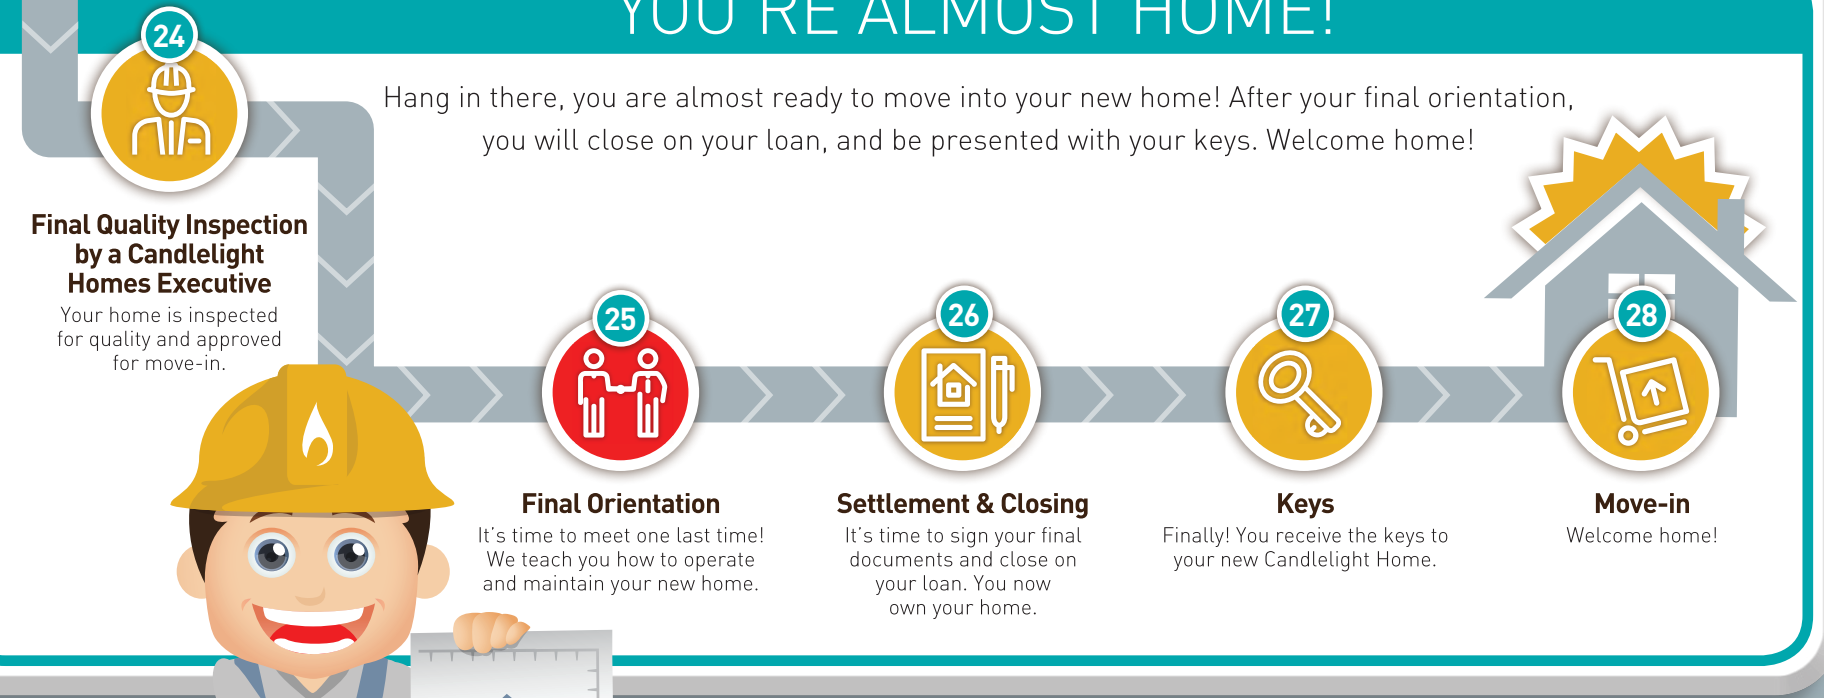

YOU'RE ALMOST HOME!

Hang in there, you are almost ready to move into your new home! After your final orientation, you will close on your loan, and be presented with your keys. Welcome home!