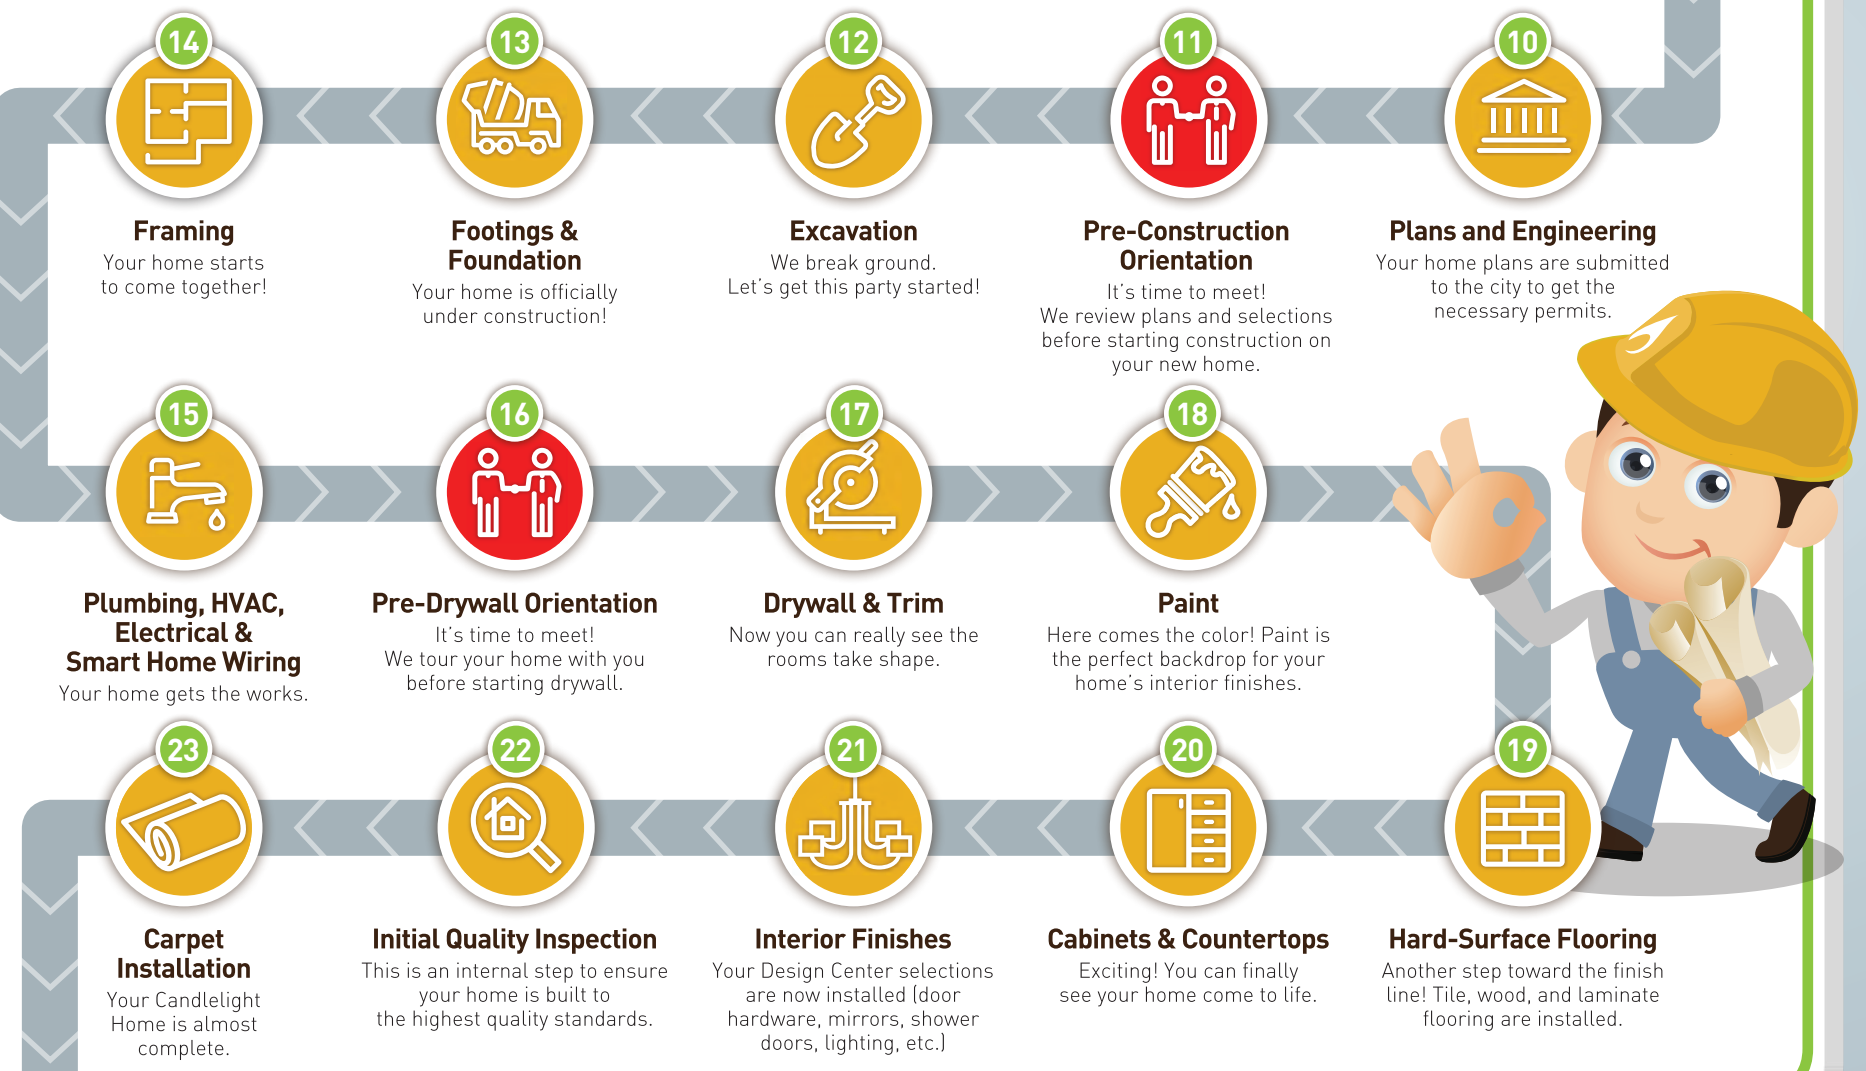

# THE PATH TO YOUR NEW CANDLELIGHT HOME

**START**

## PRE-CONSTRUCTION

There are many things that need to be completed before construction begins on your new home. We finalize everything up front to ensure the entire building process goes smoothly.

## EXTERIOR & INTERIOR CONSTRUCTION

Now the fun begins! After all the paperwork has been finalized and the final selections for your home have been made, construction of your new house begins. From this point, no additional changes to your home can be made.