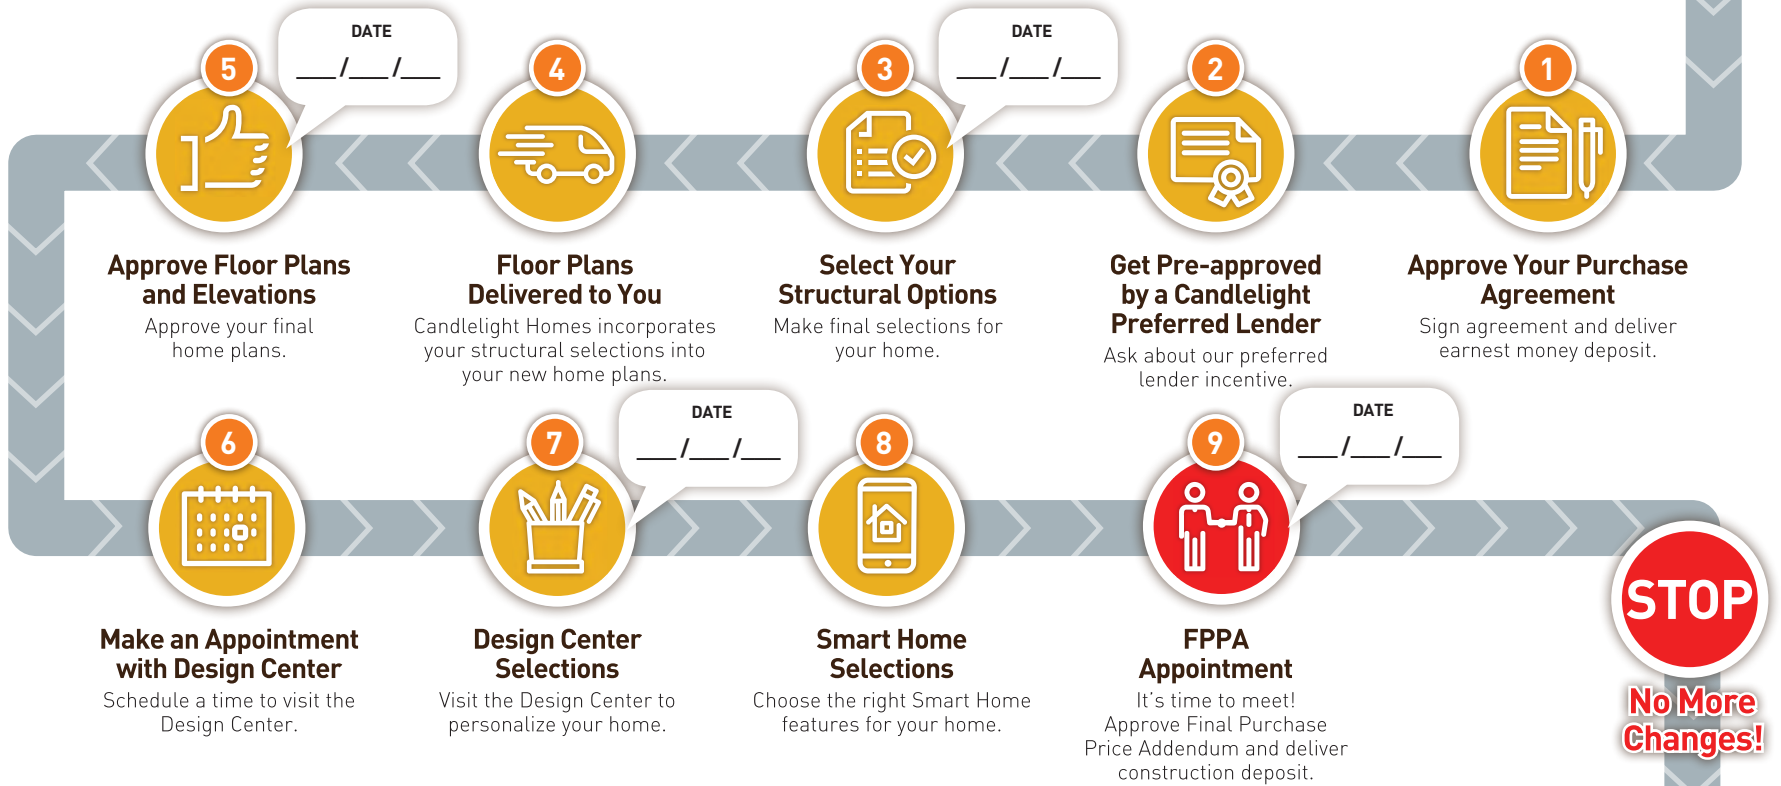

# THE PATH TO YOUR NEW CANDLELIGHT HOME

**START**

## PRE-CONSTRUCTION

There are many things that need to be completed before construction begins on your new home. We finalize everything up front to ensure the entire building process goes smoothly.

## EXTERIOR & INTERIOR CONSTRUCTION

Now the fun begins! After all the paperwork has been finalized and the final selections for your home have been made, construction of your new house begins. From this point, no additional changes to your home can be made.