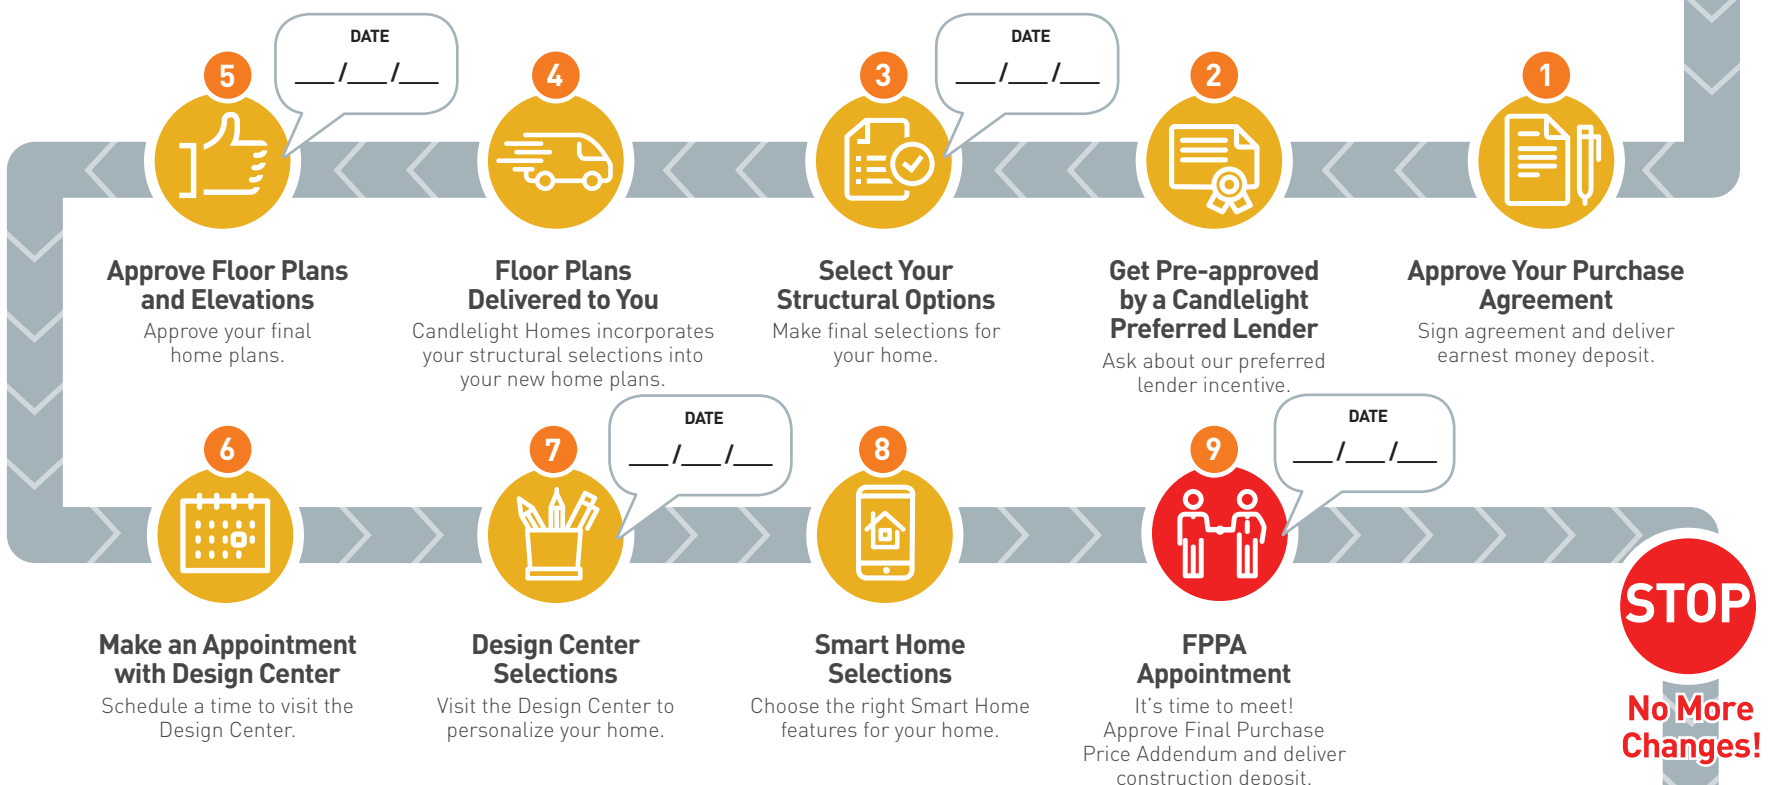

THE PATH TO YOUR NEW CANDLELIGHT HOME

START

PRE-CONSTRUCTION

There are many things that need to be completed before construction begins on your new home. We finalize everything up front to ensure the entire building process goes smoothly.

EXTERIOR & INTERIOR CONSTRUCTION

Now the fun begins! After all the paperwork has been finalized and the final selections for your home have been made, construction of your new house begins. From this point, no additional changes to your home can be made.

YOU'RE ALMOST HOME!

Hang in there, you are almost ready to move into your new home! After your final orientation, you will close on your loan, and be presented with your keys. Welcome home!